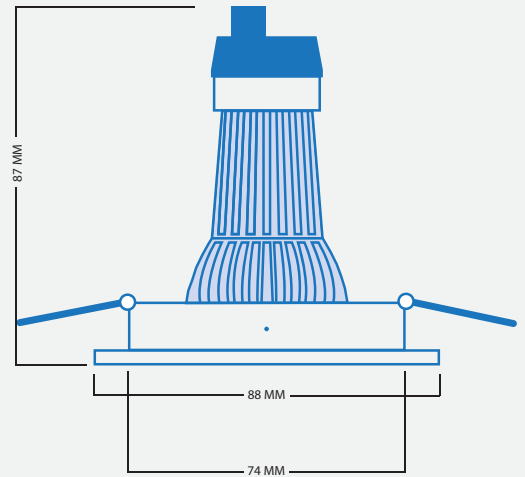

Cob LED

Dimbaar

Lichthoek 36°

Kantelbare spot

IP20

incl. GU10 fitting

€ 17.95

Coblux wit